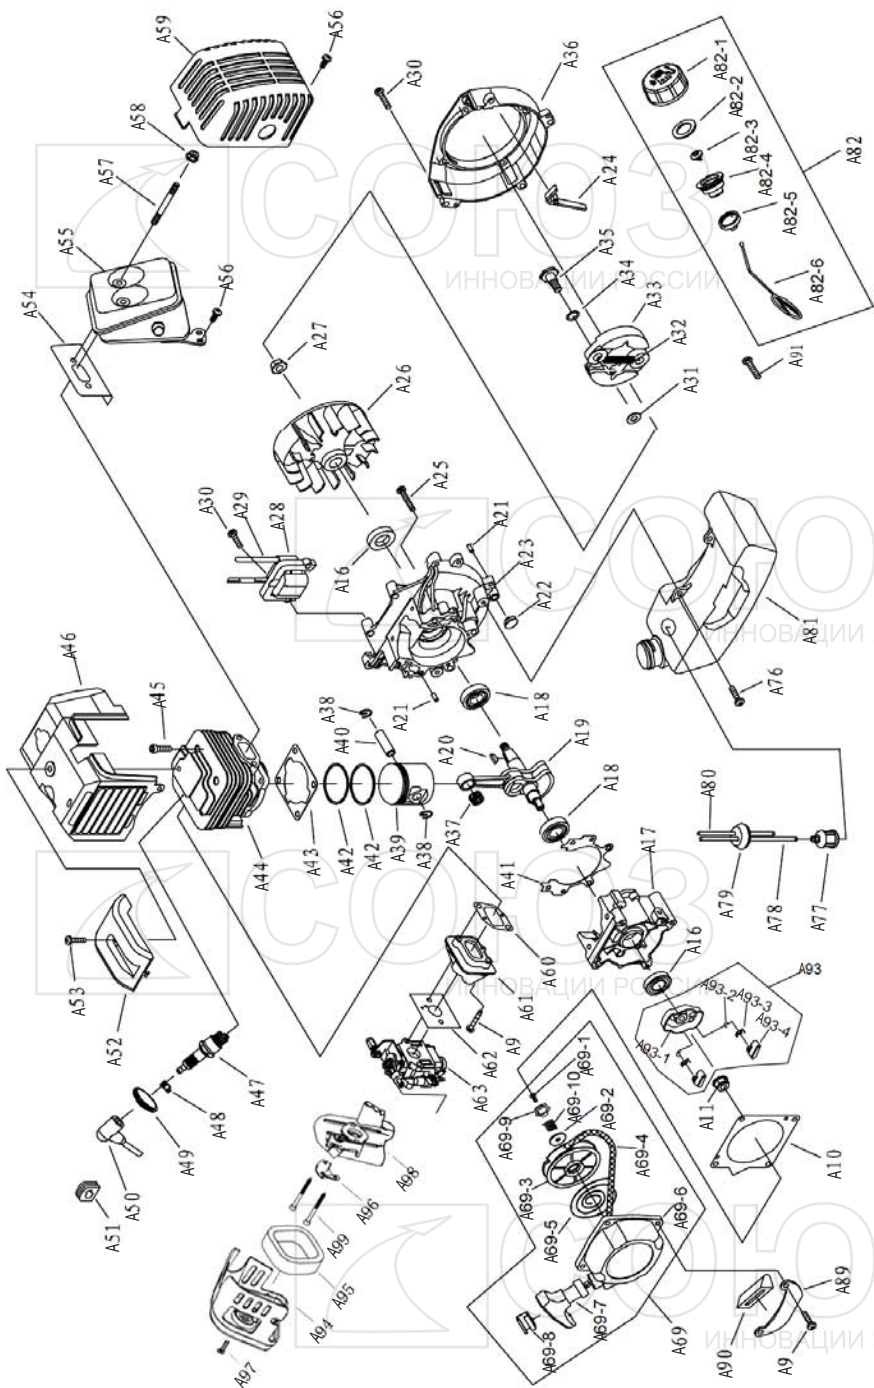

ЭЛЕКТРОДВИГАТЕЛЬ ДЛЯ БТС-9233Л

NO.	DESCRIPTION	NO.	DESCRIPTION	NO.	DESCRIPTION
A9	SCREW M5X20	A44	CYLINDER	A76	SCREW M5X16
A10	GASKET	A45	SCREW	A77	CLEANER COVER
A11	NUT	A46	GUIDE COVER ASSY	A78	OUTLET FUEL PIPE
A16	OIL SEAL	A47	SPARK PLUG	A79	PLUG
A17	CRANK CASE	A48	SPRING	A80	INLET FUEL PIPE
A18	BEARING 6201	A49	PLUG COVER	A81	FUEL TANK
A19	CRANK SHAFT	A50	PLUG CAP	A82	LID ASSY
A20	KEY	A51	PLUG	A82-1	FUEL TANK LID
A21	PIN	A52	UPPER COVER	A82-2	GASKET
A22	RUBBER WASHER	A53	SCREW	A82-3	INLET
A23	CRANK CASE	A54	GASKET	A82-4	INSIDE COVER
A24	FLASH PIN	A55	MUFFLER	A82-5	LID
A25	SCREW M5X30	A56	SCREW	A82-6	CHAIN
A26	MAGNETO ROTOR COMP	A57	BOLT	A89	STAND
A27	NUT	A58	NUT	A90	RUBBER COVER
A28	IGNITION COLL COMP	A59	MUFFLER COVER	A91	SCREW M5X20
A29	CORD COMP	A60	GASKET	A93	STARTER PULLEY ASSY
A30	BOLT M5X20	A61	ADMITTING PIPE	A93-1	STARTER REEL
A31	WASHER	A62	GASKET	A93-2	STOP RING
A32	SPRING	A63	CARBURETOR	A93-3	STARTER PAWL SPRING
A33	EXPANDER	A69	STARTER	A93-4	STARTER PAWL
A34	WASHER	A69-1	SCREW	A94	AIRFILTER COVER
A35	SCREW PIN	A69-2	WASHER	A95	AIR CLEANER
A36	FAN COVER	A69-3	START POPE REEL	A96	AIRFILTER COVER SEAT
A37	BEARING 9X12X12	A69-4	POPE	A97	SCREW
A38	RING	A69-5	RECOIL SPRING	A98	CHOKE SEAT ASSY
A39	PISTON	A69-6	START COVER ASSY	A99	SCREW
A40	PISTON PIN	A69-7	START HANDLE		
A41	GASKET	A69-8	RING		
A42	PISTON RING	A69-9	START RATCHET		
A43	GASKET	A69-10	EASY START COIL SPRING		

SO-RU20151124 VER:2.1